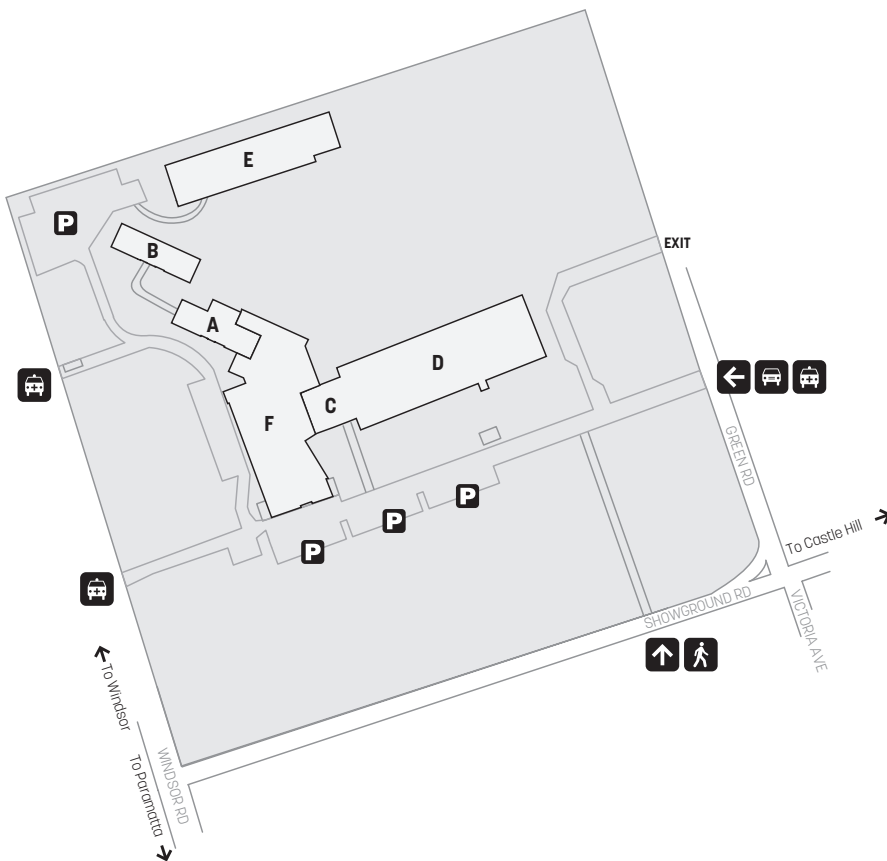

CASTLE HILL

CAMPUS GUIDE

- Vehicle entry 
- Pedestrian entry 
- Emergency entry 
- Parking 

A BLOCK

- Student Amenities
- Learner Lounge

B BLOCK

- First Aid Room
- Staff Amenities
- Library
- Community Services

E BLOCK

- Health Services

F BLOCK

- Customer Service Centre
- Melelucca Room

Visit tafensw.edu.au
 Phone 131 601
 Connect     

110 Edgeware Road
Enmore 2042

Ample car parking is available in the main car park (enter Green Rd).