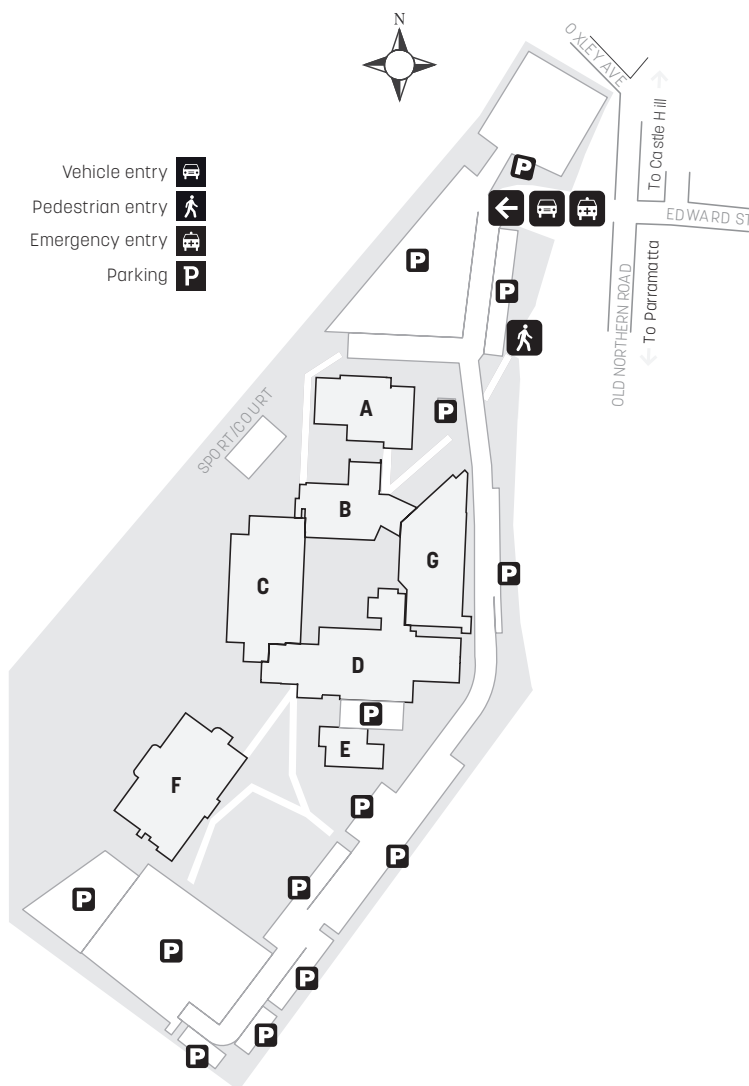

## CAMPUS GUIDE

### A BLOCK

- College Business Unit
- Counselling Unit
- Disabilities Support Unit
- Cafeteria
- Learner Lounge
- First Aid Room

### B BLOCK

- Customer Service Centre
- Director's Unit
- Badanami Gnorang Room
- Federation University

### D BLOCK

- 21fiftythree Training Restaurant
- Tourism and Hospitality
- Learner Lounge