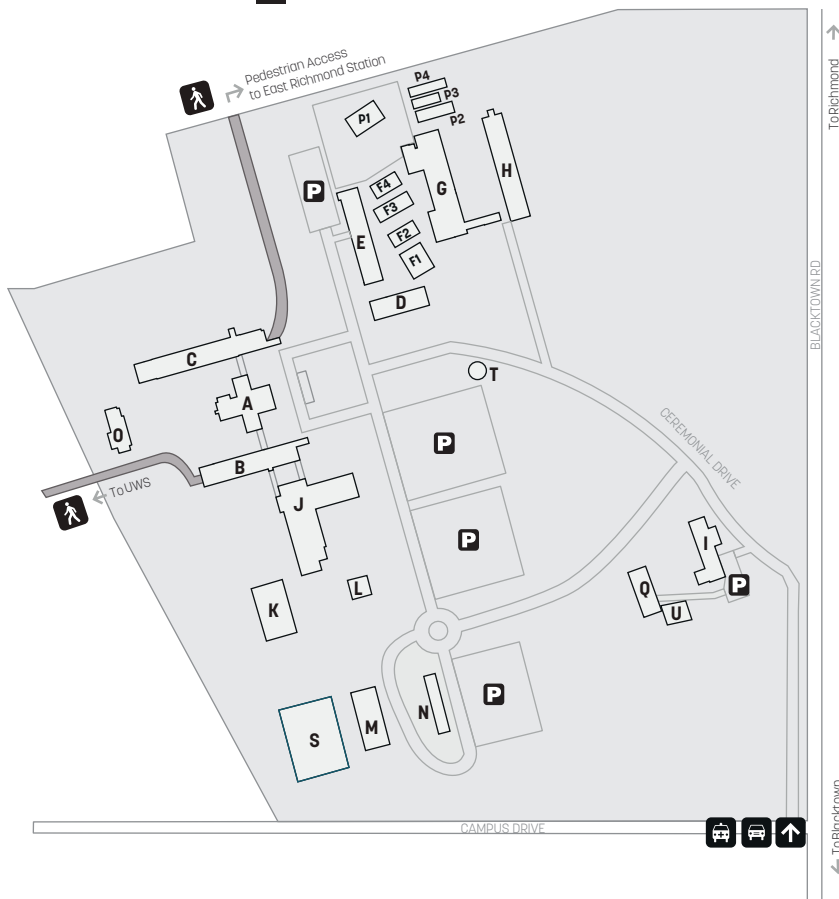

RICHMOND

CAMPUS GUIDE

- Vehicle entry 
- Pedestrian entry 
- Emergency entry 
- Parking **P**

A BLOCK

- Administration
- Business Unit
- Customer Service Office
- Counselling Unit
- Executive Unit

B BLOCK

- Agriculture
- Information Technology

C BLOCK

- Animal Care
- First Aid Room
- ELearning Hub

D BLOCK

- Horticulture

E BLOCK

- Horticulture

F BLOCK 1-4

- Glasshouses

G BLOCK

- Horticulture

H BLOCK

- Machinery Shed

I BLOCK

- Agriculture Shed

J BLOCK

- Business Services
- General Education - Foundational Studies
- Library
- Outreach
- Cumberland Room

K BLOCK

- Animal Care
- Animal House
- Australian Racing and Equine Academy

L BLOCK

- Canteen

M BLOCK

- Farrier and Blacksmith

N BLOCK

- Feed Shed
- Equine Studies