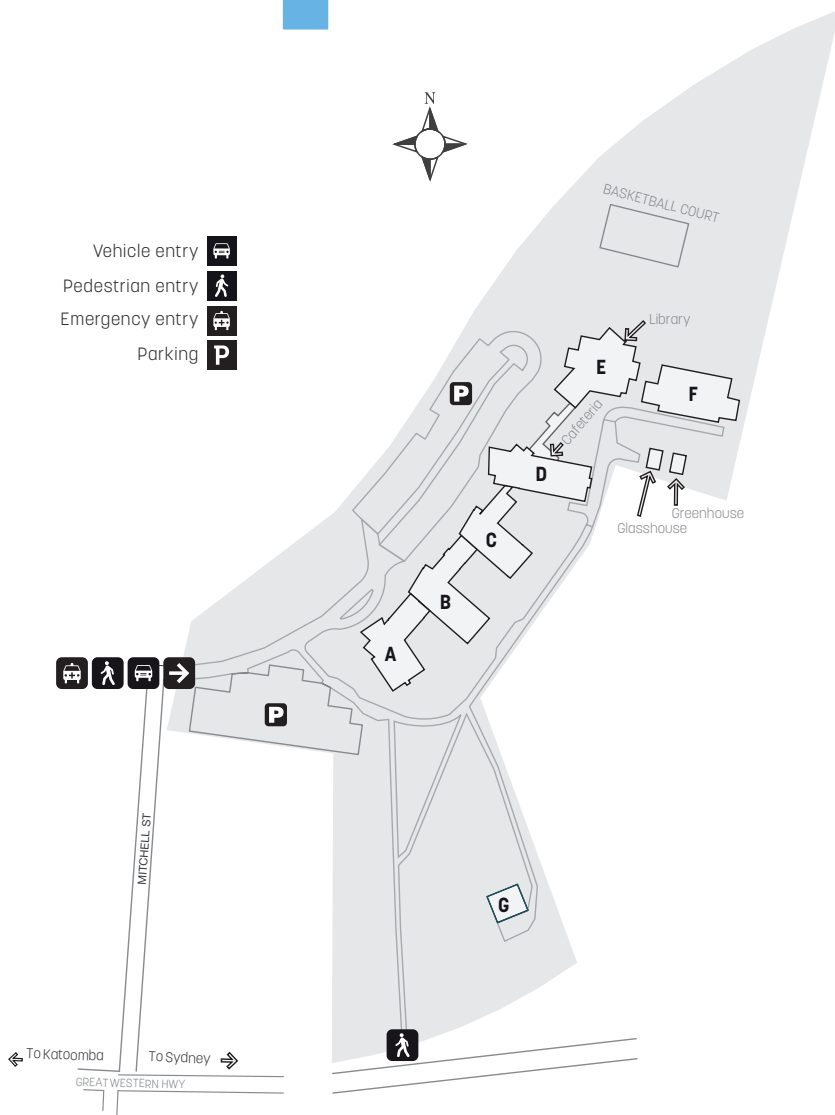

WENTWORTH FALLS

CAMPUS GUIDE

A BLOCK

- Administration
- College Executive Unit

B BLOCK

- Access Information Technology

C BLOCK

- Community Services
- Environmental Studies
- Outreach

D BLOCK

- Restaurant
- Counselling
- Cafeteria

E BLOCK

- Library

F BLOCK

- Outdoor Recreation
- Climbing Wall

G BLOCK

- Store

Visit tafensw.edu.au
 Phone 131 601
 Connect

Mitchell Street
Wentworth Falls
2782

Ample car parking is
available in the main car
park.

Blue Mountains Bus Company
goes to Wentworth Falls

Wentworth Falls
Station is a 20 minute
walk from campus.