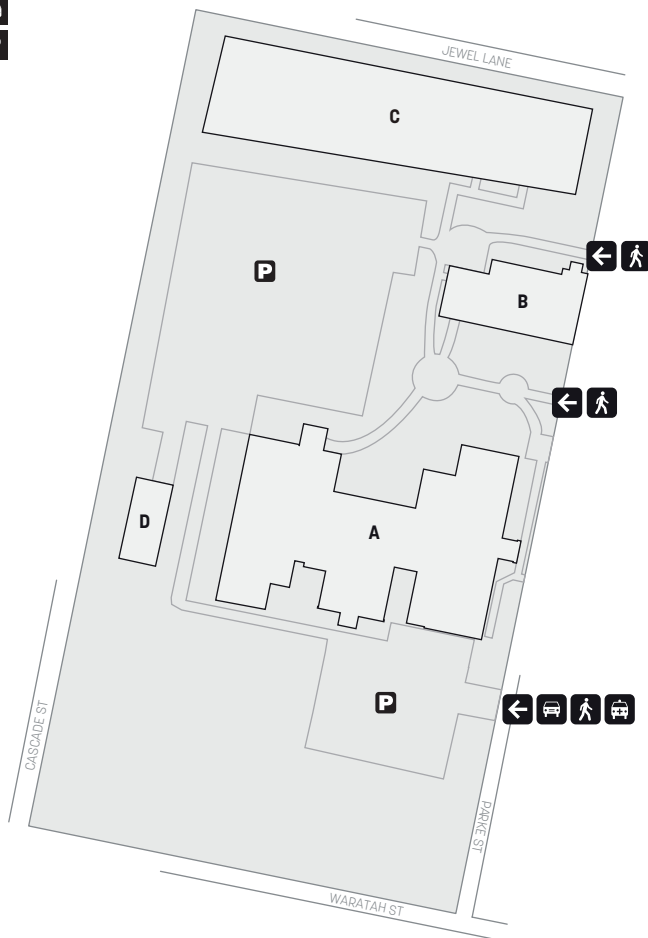

KATOOMBA

CAMPUS GUIDE

- Vehicle entry 
- Pedestrian entry 
- Emergency entry 
- Parking 

A BLOCK

- Massage Therapy
- Radio Blue Mountains
- Student Amenities
- Wentworth Area Health

B BLOCK

- Nepean Community College

C BLOCK

- Beauty Therapy
- Massage Therapy

D BLOCK

- Storage Shed

Visit tafensw.edu.au
Phone 131 601
Connect     

Parke Street
Katoomba 2780

Street parking (Parke St).

Blue Mountains Bus Company
goes to Katoomba.