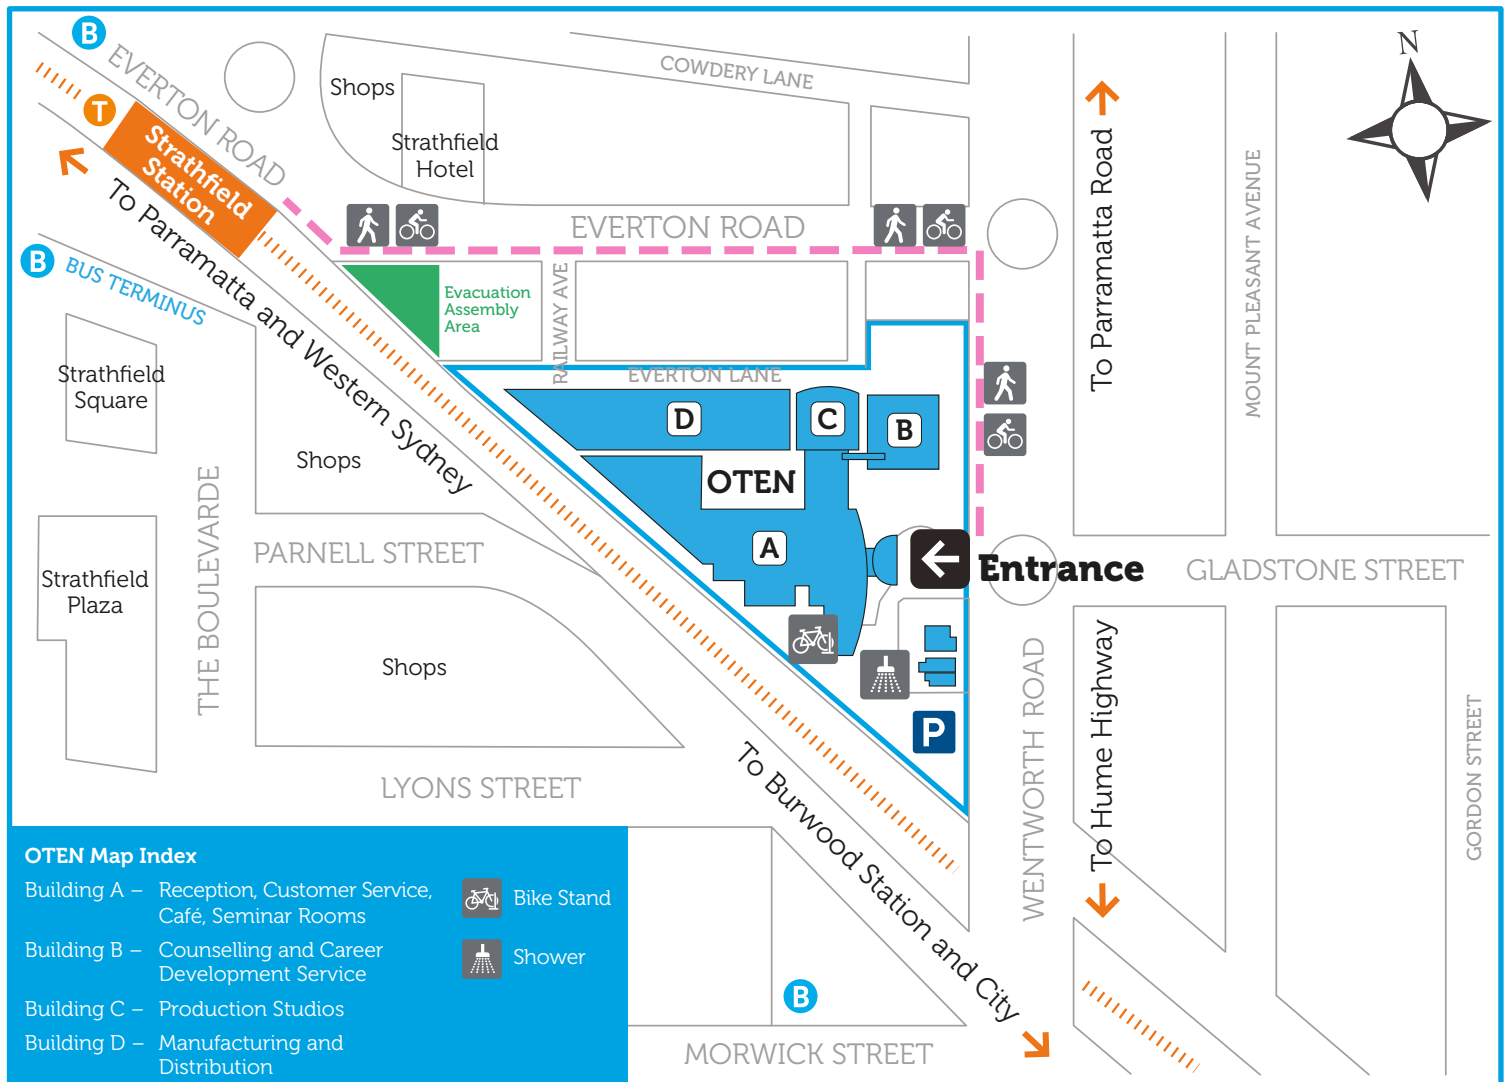

Transport Access Guide

OTEN- Strathfield Site
51 Wentworth Road, Strathfield 2135

OTEN is close to a major transport hub with excellent public transport access.

T Trains

- Strathfield station is approximately 500m from OTEN
- Walk to OTEN from the station in 5 minutes along Everton Road
- Cycle to OTEN in 2 minutes

Parking

Onsite parking is by appointment only. Contact Site Services on 02 9715 8136.

Google maps is available on smart phones and the internet.

This site calculates how long it takes to get from where you are to OTEN using any mode of transport you select.