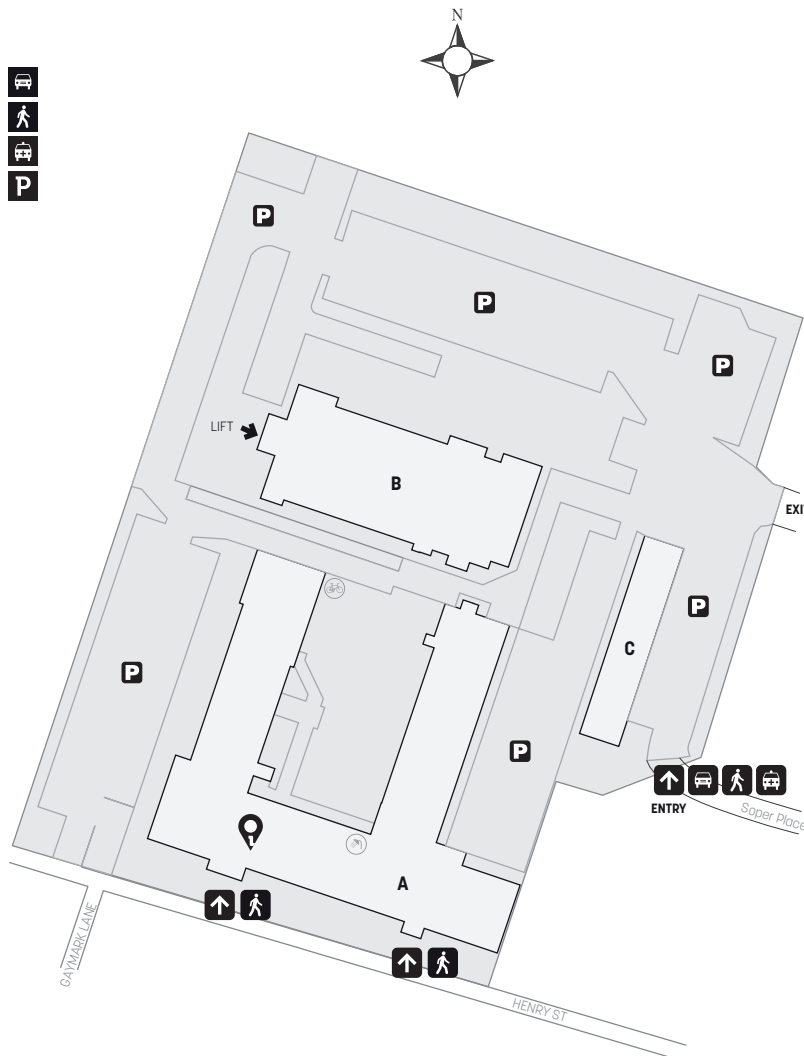

PENRITH

CAMPUS GUIDE

A BLOCK

- Service Centre
- Floristry

- Vehicle entry
- Pedestrian entry
- Emergency entry
- Parking

- Bike rack
- Showers

Visit tafensw.edu.au
Phone 131 601
Connect

117 Henry Street
Penrith 2750

Ample car parking is available in the main car park (enter via Soper Pl).

Busways and Pearce buses go to Penrith Railway Station.

Penrith Station is a 5 minute walk from campus.

For timetable information, please call 131 600 or visit transportnsw.info